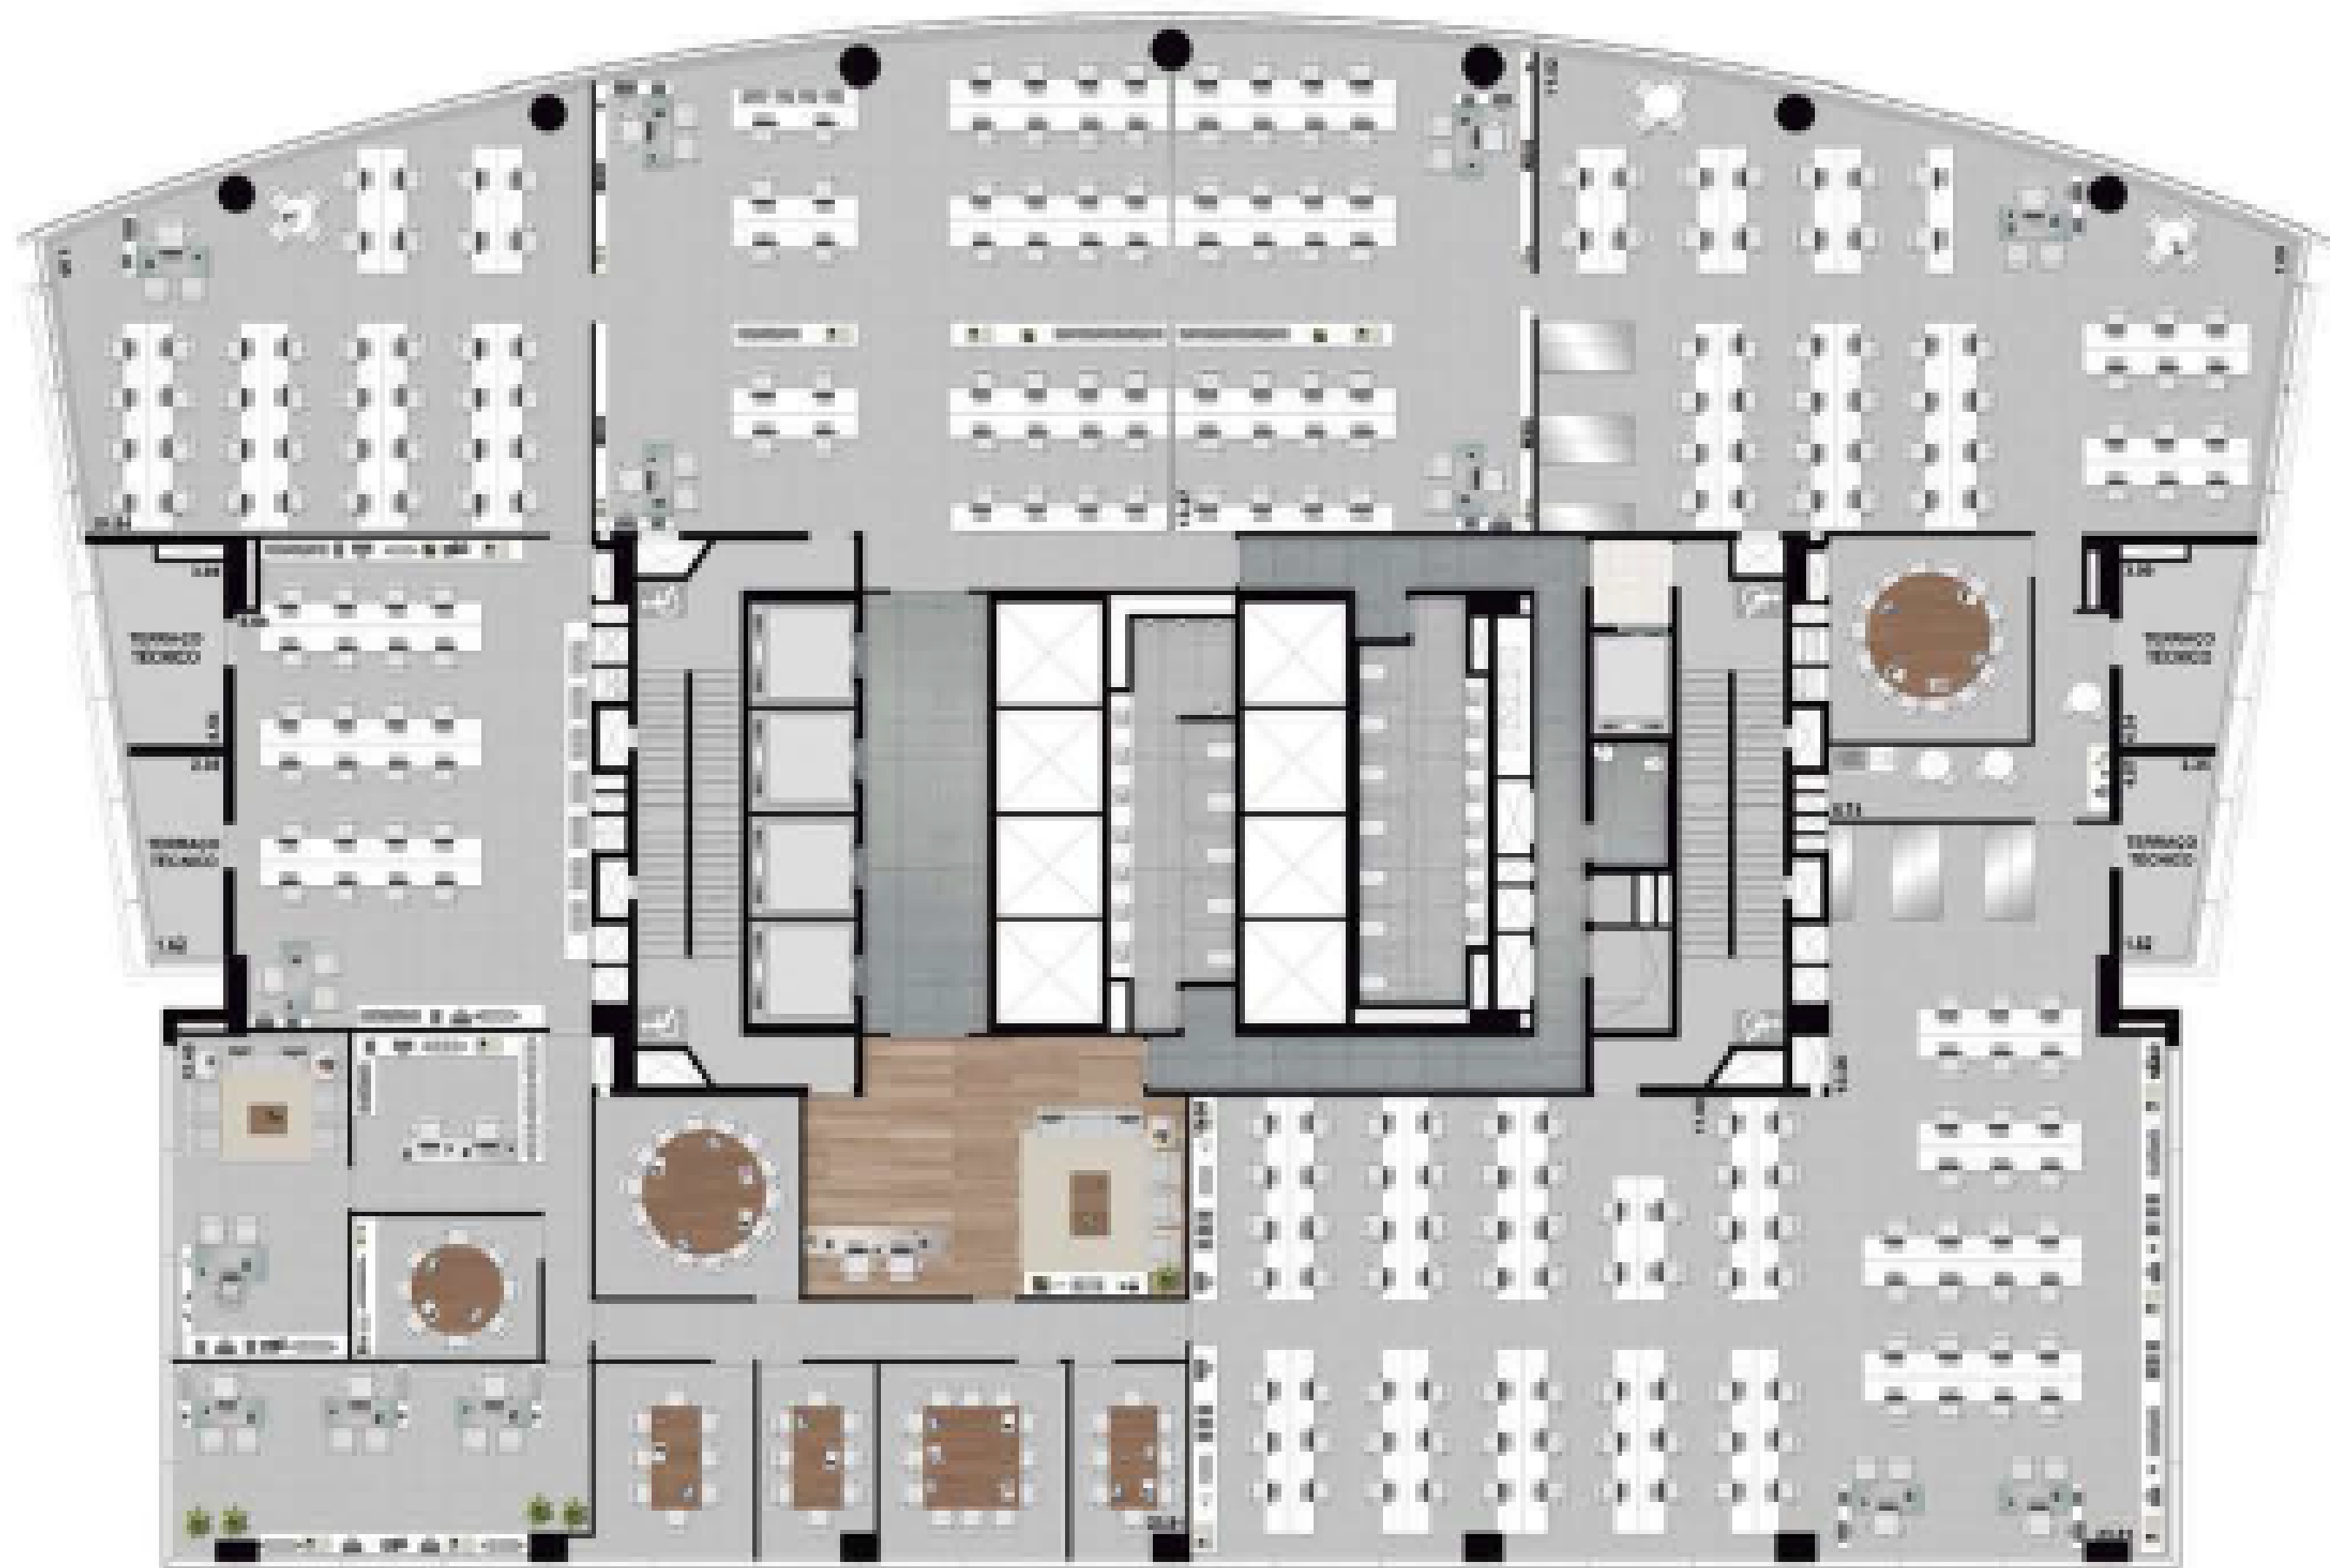

An aerial photograph of a modern cityscape. In the foreground, a large, multi-story building complex with a curved facade and a mix of glass and grey panels is prominent. The building has several levels with balconies and a curved walkway or ramp. In the background, numerous other high-rise buildings are visible, some with glass facades and others with more traditional architectural styles. The sky is clear and blue. The overall scene is a dense urban environment.

TIME

CORPORATE

TIME Corporate

DISPONIBILIDADE PARA LOCAÇÃO

9º andar

1.602,45m²

DESCRIÇÃO

Sala entregue com piso elevado, banheiros completos, ar condicionado, forro e iluminação

aflalo
gasperini
arquitetos

ESPAÇO COMPLETO
1.602,45m²

PLANTA DE LAYOUT
ILUSTRATIVA

FOTOS ILUSTRATIVAS

FOTOS ILUSTRATIVAS

FOTOS ILUSTRATIVAS

FOTOS ILUSTRATIVAS

FOTOS ILUSTRATIVAS